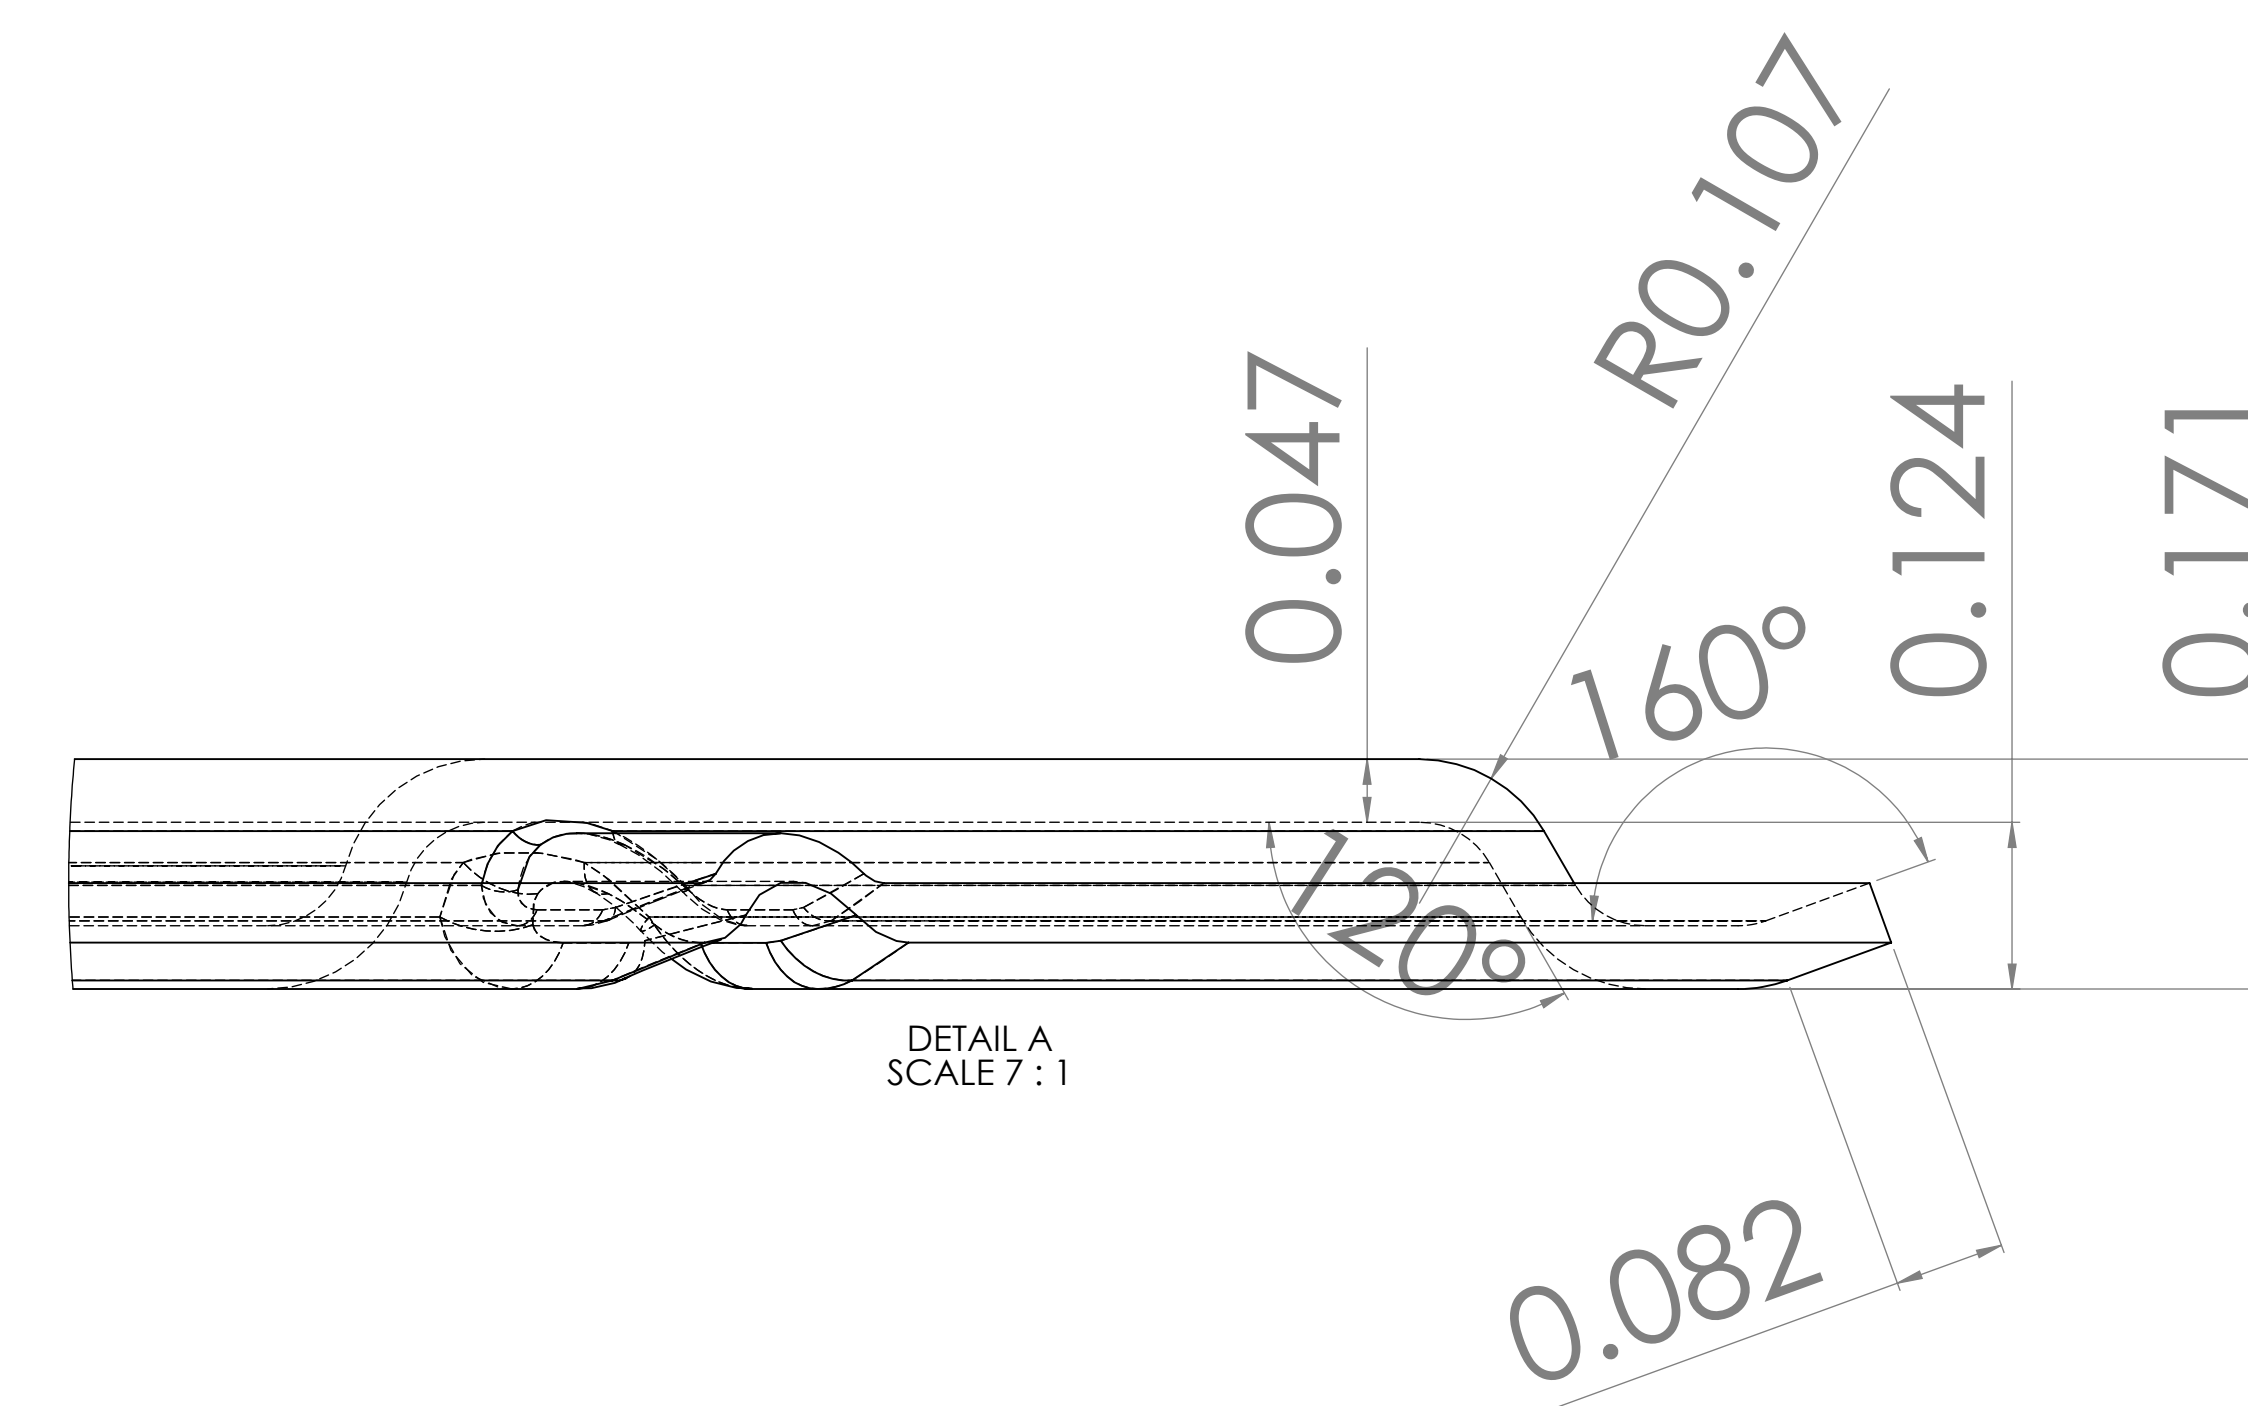

U-ANCHOR 2000 PLATE

3/8-16 x 1.5" STAINLESS STEEL BOLT