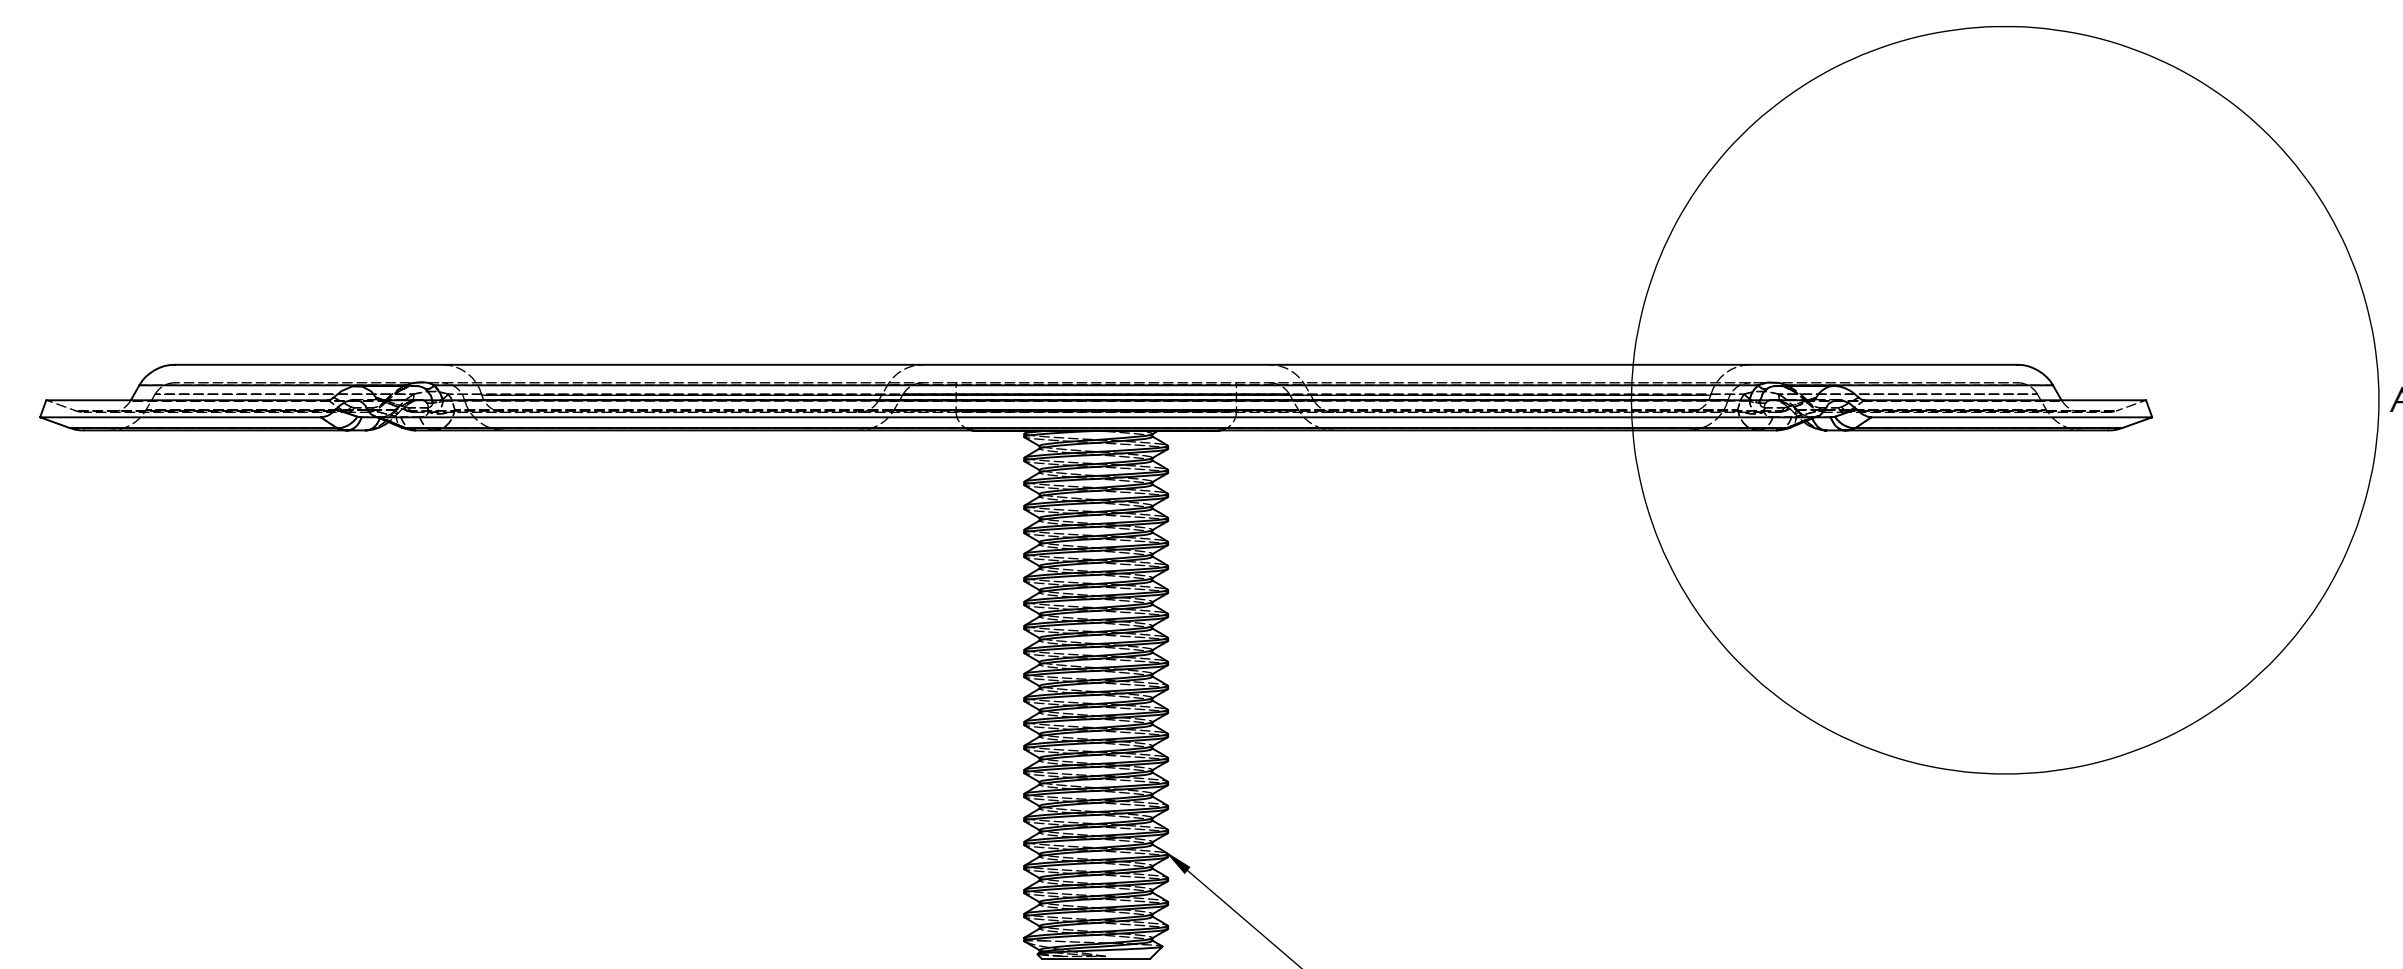

U-ANCHOR 2000 PLATE

3/8-16 x 1.5" STAINLESS STEEL BOLT