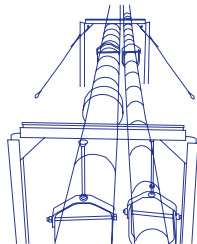

SECURED MOUNTING SOLUTIONS

www.anchorp.com

BRACING & SUPPORT

**ANCHOR
PRODUCTS™**

(888) 575-2131

PROVEN SOLUTIONS

Large pipes and chimney stacks require more support due to their mass and height above roof. A significant amount of effort goes into calculating how to spread out the weight of the system to ensure roof deck, or structure, is not overloaded in one spot. Supports with a proper base address this problem well, but it is important to ensure that wind or seismic events do not cause them to topple over. Utilizing a U-Anchor and cabling can be the perfect answer to stop the problem before it happens.

Guy-Lines

Siesimic Bracing

Strapping

ROOFTOP EQUIPMENT SECURED RIGHT

Protect Your Investment
Protect Your Property
Protect Your Investment
Protect Your Property
Protect Your Investment
Protect Your Property
Protect Your Investment
Protect Your Property
Protect Your Investment
Protect Your Property
Protect Your Investment
Protect Your Property

Your roof protects many mission critical systems such as HVAC, plumbing, electrical and even solar. So when integrating these systems, it's vital to make sure all components mesh well while leaving your roof watertight and the warranty intact.